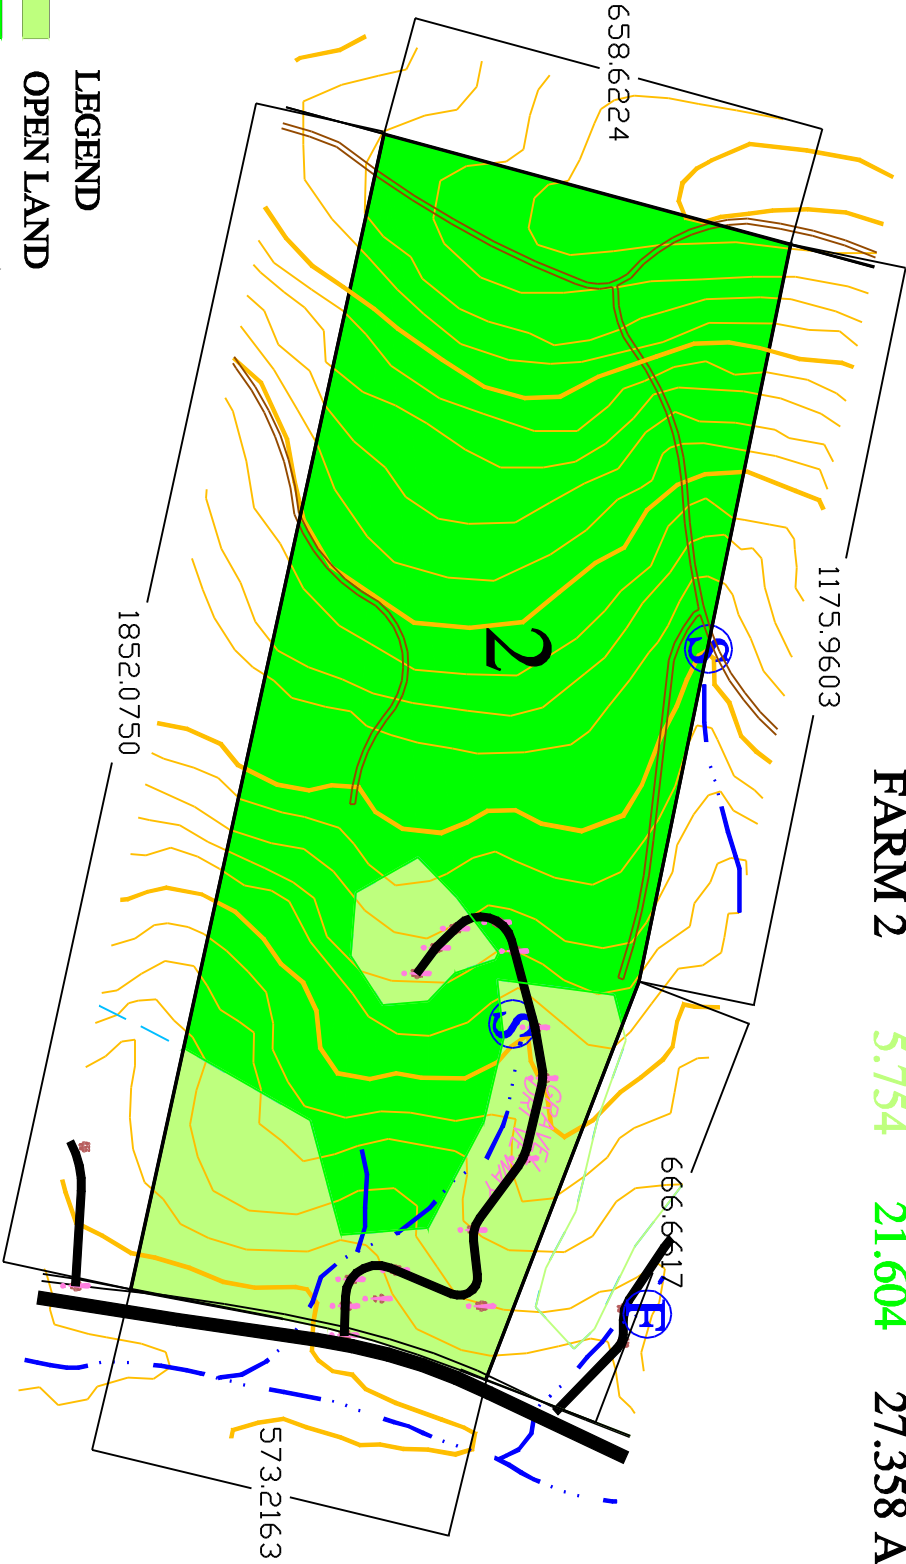

SITE	OPEN	WOODS	TOTAL
FARM 2	5.754	21.604	27.358 AC

- LEGEND**
- OPEN LAND
 - WOODED LAND
 - STREAMS
 - S SPRING
 - H WATERFALL
 - DRIVEWAYS
 - TRAILS

WHITE ROCK FARMS
www.madisoncountyfarm.com