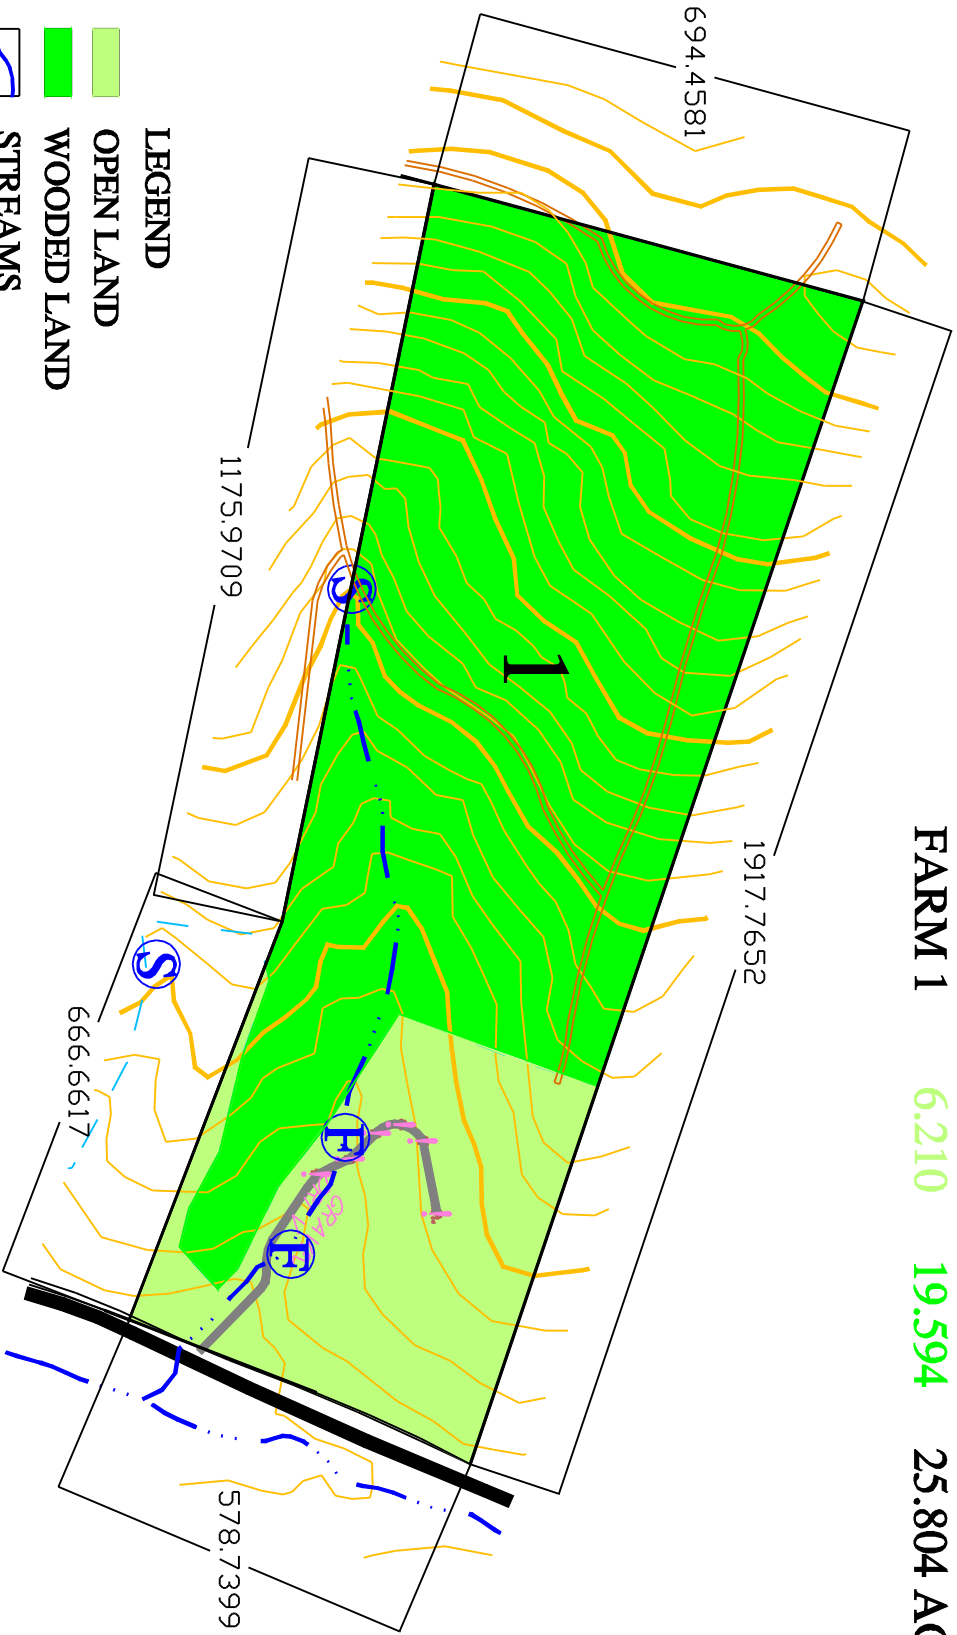

SITE	OPEN	WOODS	TOTAL
FARM 1	6.210	19.594	25.804 AC

- LEGEND**
- OPEN LAND
 - WOODED LAND
 - STREAMS
 - S SPRING
 - F WATERFALL
 - DRIVEWAYS
 - TRAILS

WHITE ROCK FARMS
www.madisoncountyfarm.com